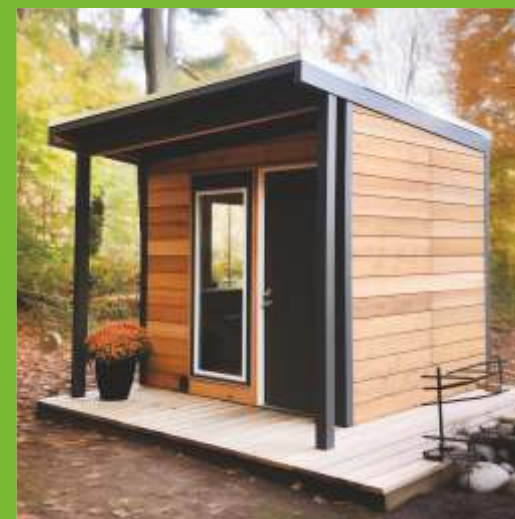

 **REPITOPLAST**  
LET'S REPEAT

 Black Bird

Sheet Size  
**8x4 feet**

Thickness Size  
**6mm to 60mm**

Sheet Size  
**8x4 feet**

**WATER PROOF | TERMITE & BORER PROOF | EASY CUTTING | NAILING | SCREWING | LONG LIFE | RECYCLABLE | WASHABLE | HIGH DURABLE**