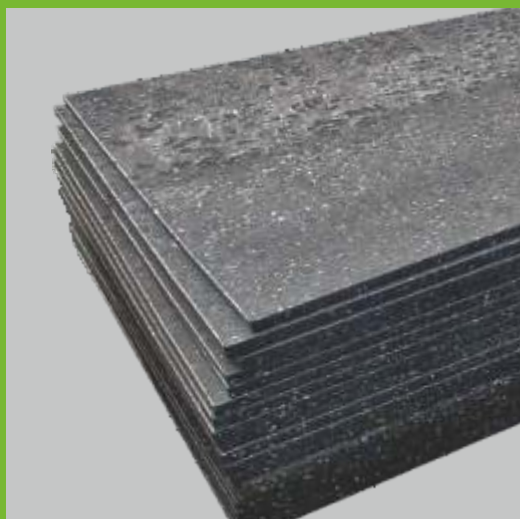

# BLACK BIRD POLYPLY SHEET'S FEATURES

**Chemical  
Resistant**

**Cost  
Effective**

**Eco-Friendly**

**Water  
Resistant**

**Good  
Machinability**

**Highly  
Durable**

**Rust-Proof**

 **REPITOPLAST**  
LET'S REPEAT

 Black Bird

Sheet Size  
**8x4 feet**

Thickness Size  
**6mm to 60mm**

Sheet Size  
**8x4 feet**

**WATER PROOF | TERMITE & BORER PROOF | EASY CUTTING | NAILING | SCREWING | LONG LIFE | RECYCLABLE | WASHABLE | HIGH DURABLE**