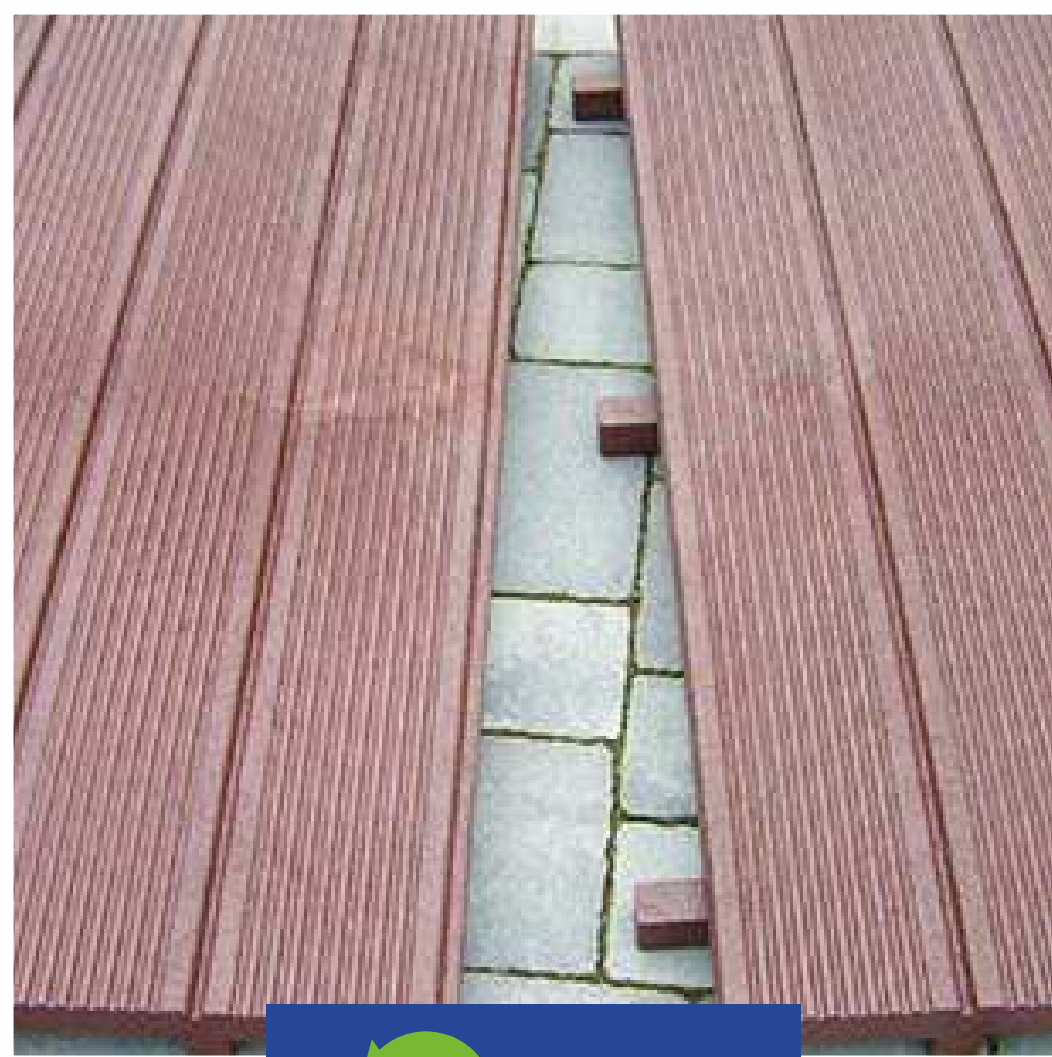

 **REPITOPLAST**  
LET'S REPEAT

 Black Bird

Sheet Size  
**8x4 feet**

Thickness Size  
**6mm to 60mm**

Sheet Size  
**8x4 feet**

**WATER PROOF | TERMITE & BORER PROOF | EASY CUTTING | NAILING | SCREWING | LONG LIFE | RECYCLABLE | WASHABLE | HIGH DURABLE**