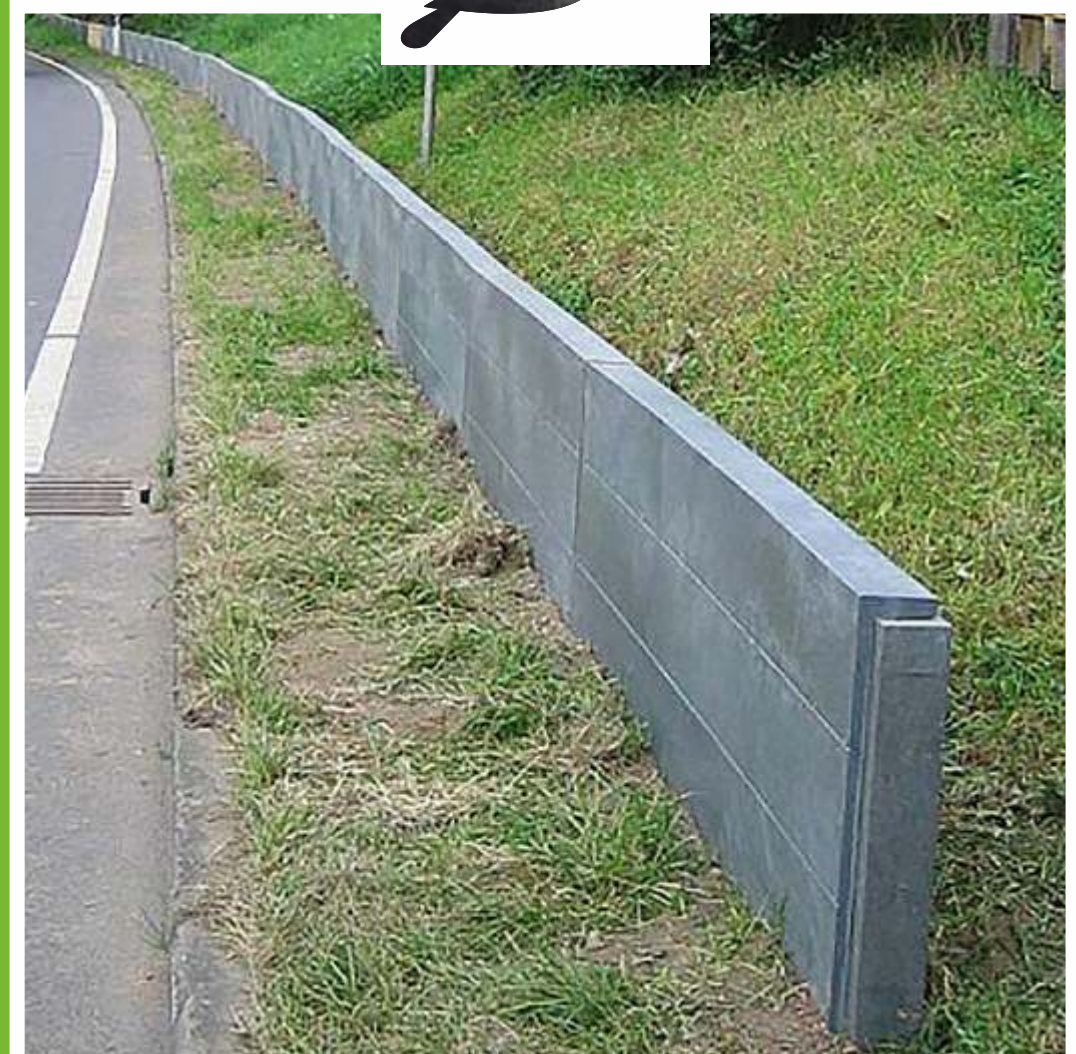

 **REPITOPLAST**  
LET'S REPEAT

 Black Bird

Sheet Size  
**8x4 feet**

Thickness Size  
**6mm to 60mm**

Sheet Size  
**8x4 feet**

**WATER PROOF | TERMITE & BORER PROOF | EASY CUTTING | NAILING | SCREWING | LONG LIFE | RECYCLABLE | WASHABLE | HIGH DURABLE**