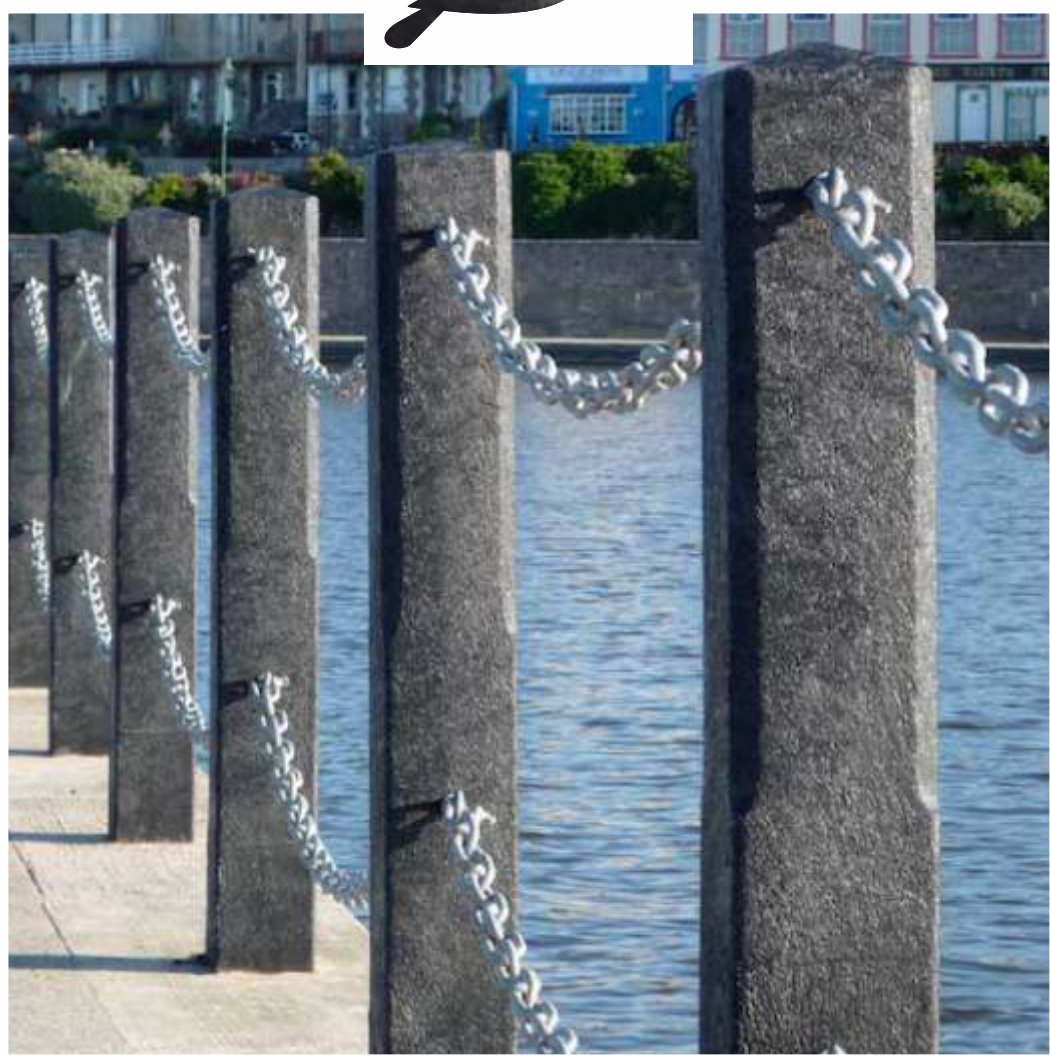

 **REPITOPLAST**  
LET'S REPEAT

 Black Bird

Sheet Size  
**8x4 feet**

Thickness Size  
**6mm to 60mm**

Sheet Size  
**8x4 feet**

**WATER PROOF | TERMITE & BORER PROOF | EASY CUTTING | NAILING | SCREWING | LONG LIFE | RECYCLABLE | WASHABLE | HIGH DURABLE**