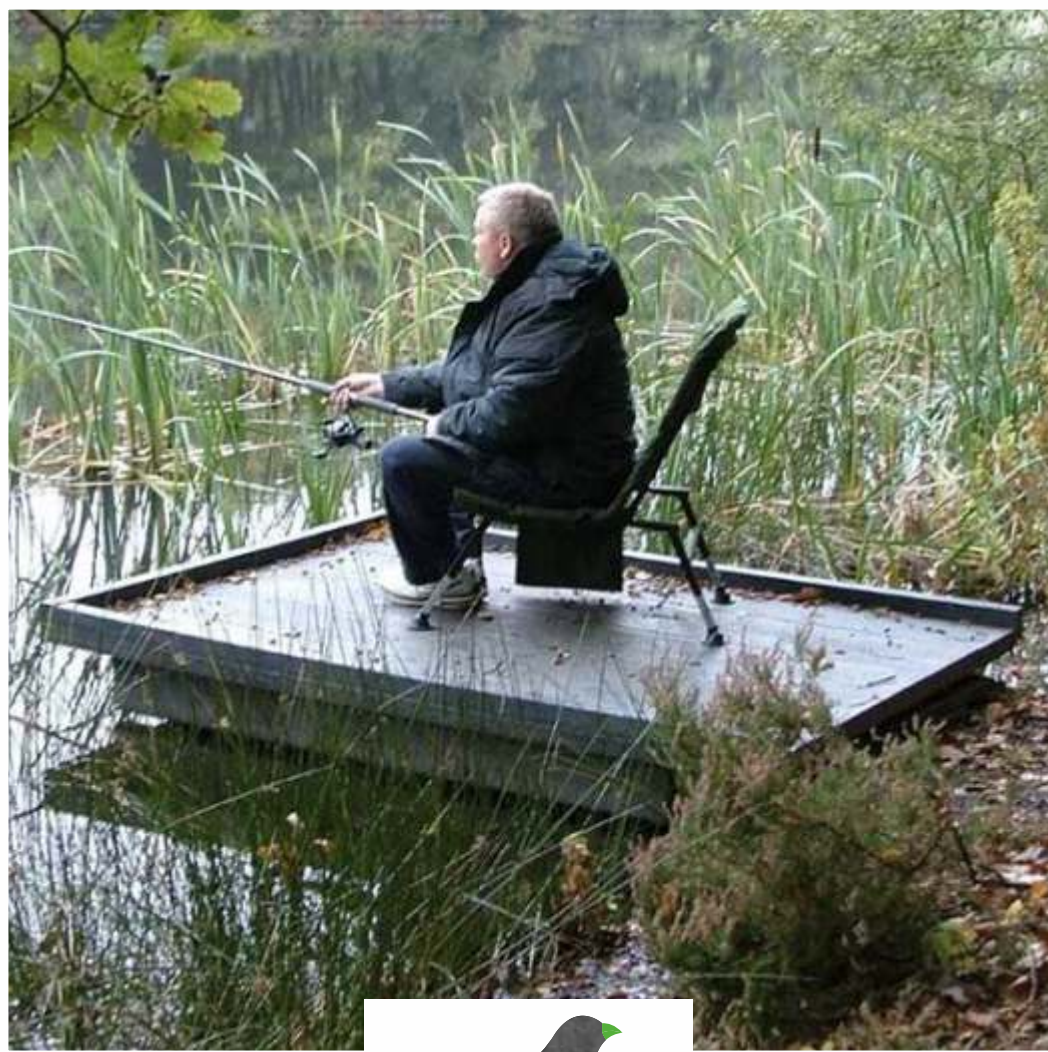

 **REPITOPLAST**  
LET'S REPEAT

 Black Bird

Sheet Size  
**8x4 feet**

Thickness Size  
**6mm to 60mm**

Sheet Size  
**8x4 feet**

**WATER PROOF | TERMITE & BORER PROOF | EASY CUTTING | NAILING | SCREWING | LONG LIFE | RECYCLABLE | WASHABLE | HIGH DURABLE**