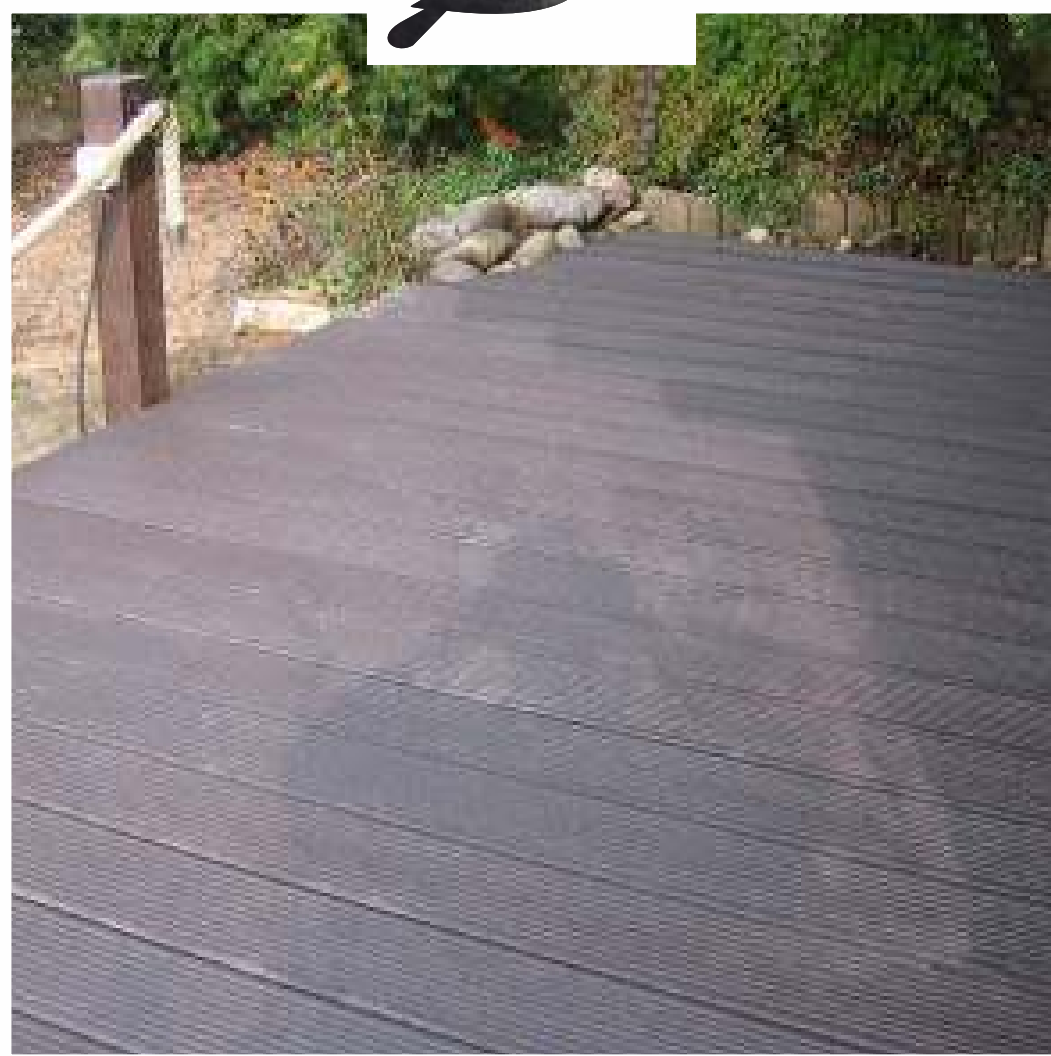

 **REPITOPLAST**  
LET'S REPEAT

 Black Bird

Sheet Size  
**8x4 feet**

Thickness Size  
**6mm to 60mm**

Sheet Size  
**8x4 feet**

**WATER PROOF | TERMITE & BORER PROOF | EASY CUTTING | NAILING | SCREWING | LONG LIFE | RECYCLABLE | WASHABLE | HIGH DURABLE**