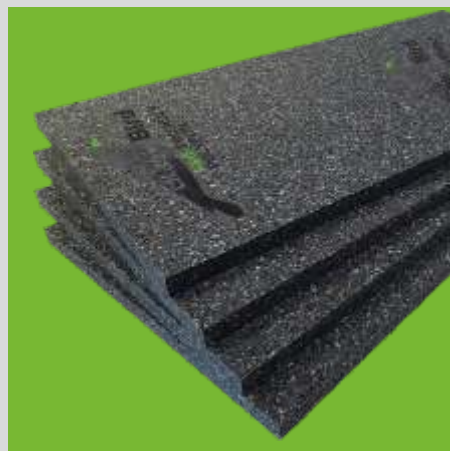

BLACK BIRD POLYPLY SHEET'S FEATURES

**Chemical
Resistant**

**Cost
Effective**

Eco-Friendly

**Water
Resistant**

**Good
Machinability**

**Highly
Durable**

Rust-Proof

**High
Strength**

**Drilling
Screwing
Nailable**

**Maintenance
Free**

Non-Toxic

Recyclable

**Termite
Resistant**

**Long-Life
Span**